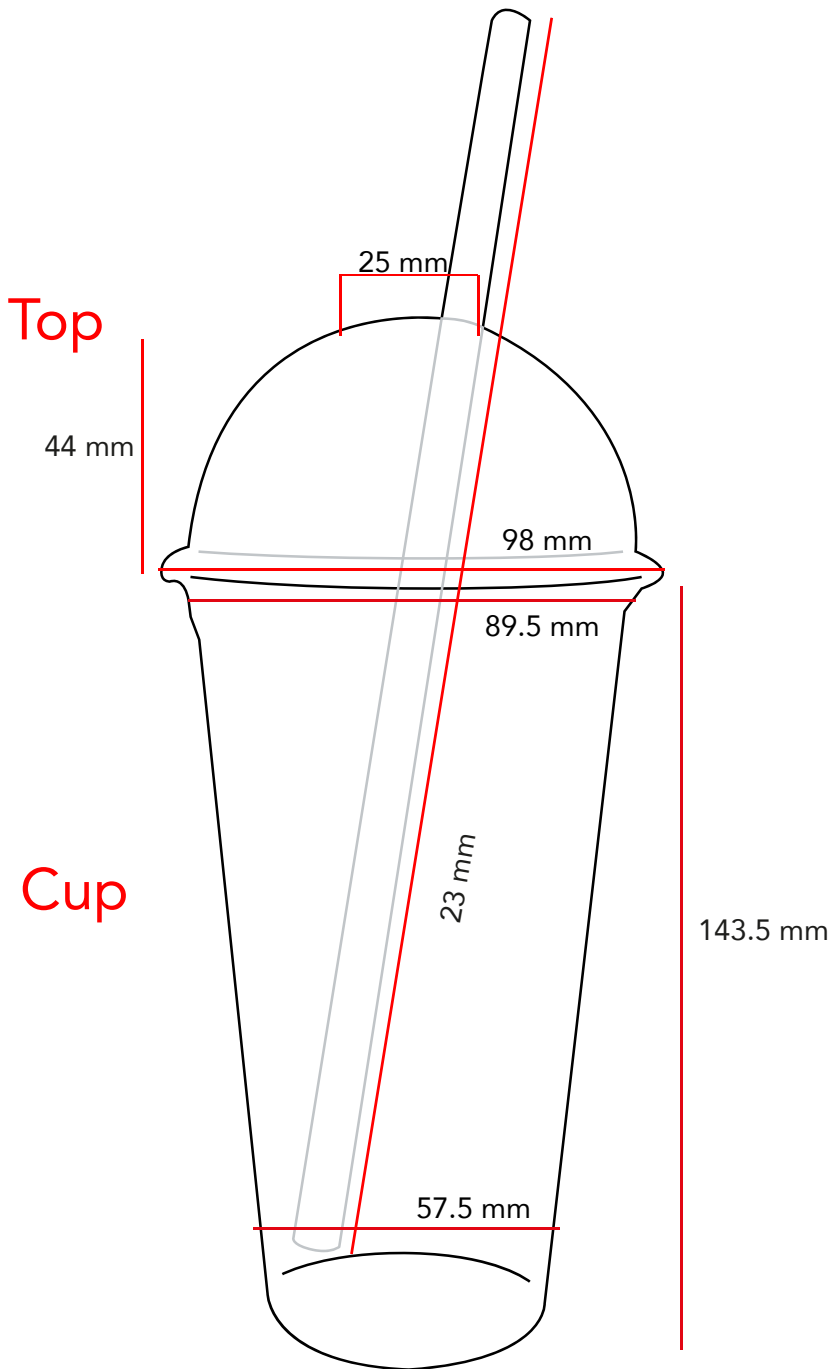

Reusable Saturn Cup 16 Dome top

Capacity: 16 oz / 473 ml

Top & Cup Color:

Transparent	Orange
White	Red
Silver	Blue
Black	Metallic green
Gold	Pink
Green	Purple
Yellow	

Cup, top & straw material:

Hard Polypropylene plastic, Bisphenol A free (fit for human use)

Cup's main size

High 143.5mm
Top diameter 89.5mm
Bottom diameter 57.5 mm

Top's main size

High 44 mm
Straw's top diameter 25mm
Bottom diameter 92.5 mm

Straw's main size

Long 230 mm
Diameter 8mm Colors: Transparent, black, red, blue and pink

Packing

180 Cups & tops box
Box: 29cm x 39cm x 50cm
Weight 10kg

30 Boxes pallet, 5,400 Cups & tops with straw
(3 levels, 10 boxes each)

Fit for microwave and dishwasher use.
This cup is not a vacuum cup.